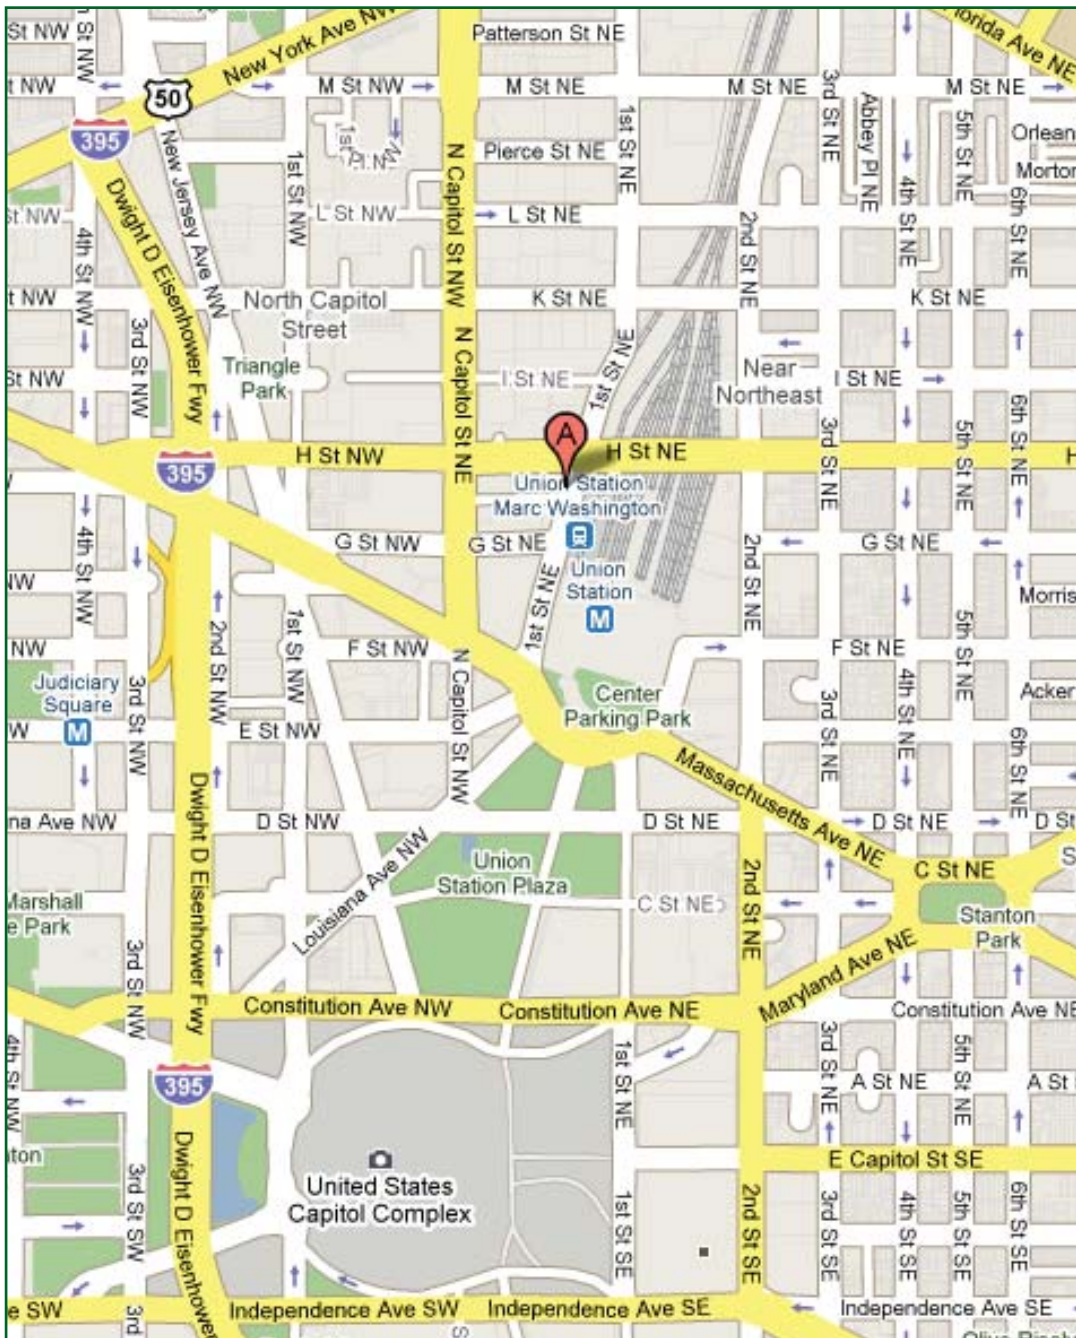

**DIRECTIONS TO OUR WASHINGTON, DC OFFICE:**

750 1ST St. NE, Suite 1070  
 Washington, DC 20002

Our office is located on the “Senate side” of Capitol Hill, near Union Station. We recommend that you catch a cab to visit our Washington, DC office. Or if you’re taking Metro, ride the Red line to the Union Station stop. We are on the west side of Union Station on the same street as the CNN Headquarters building.