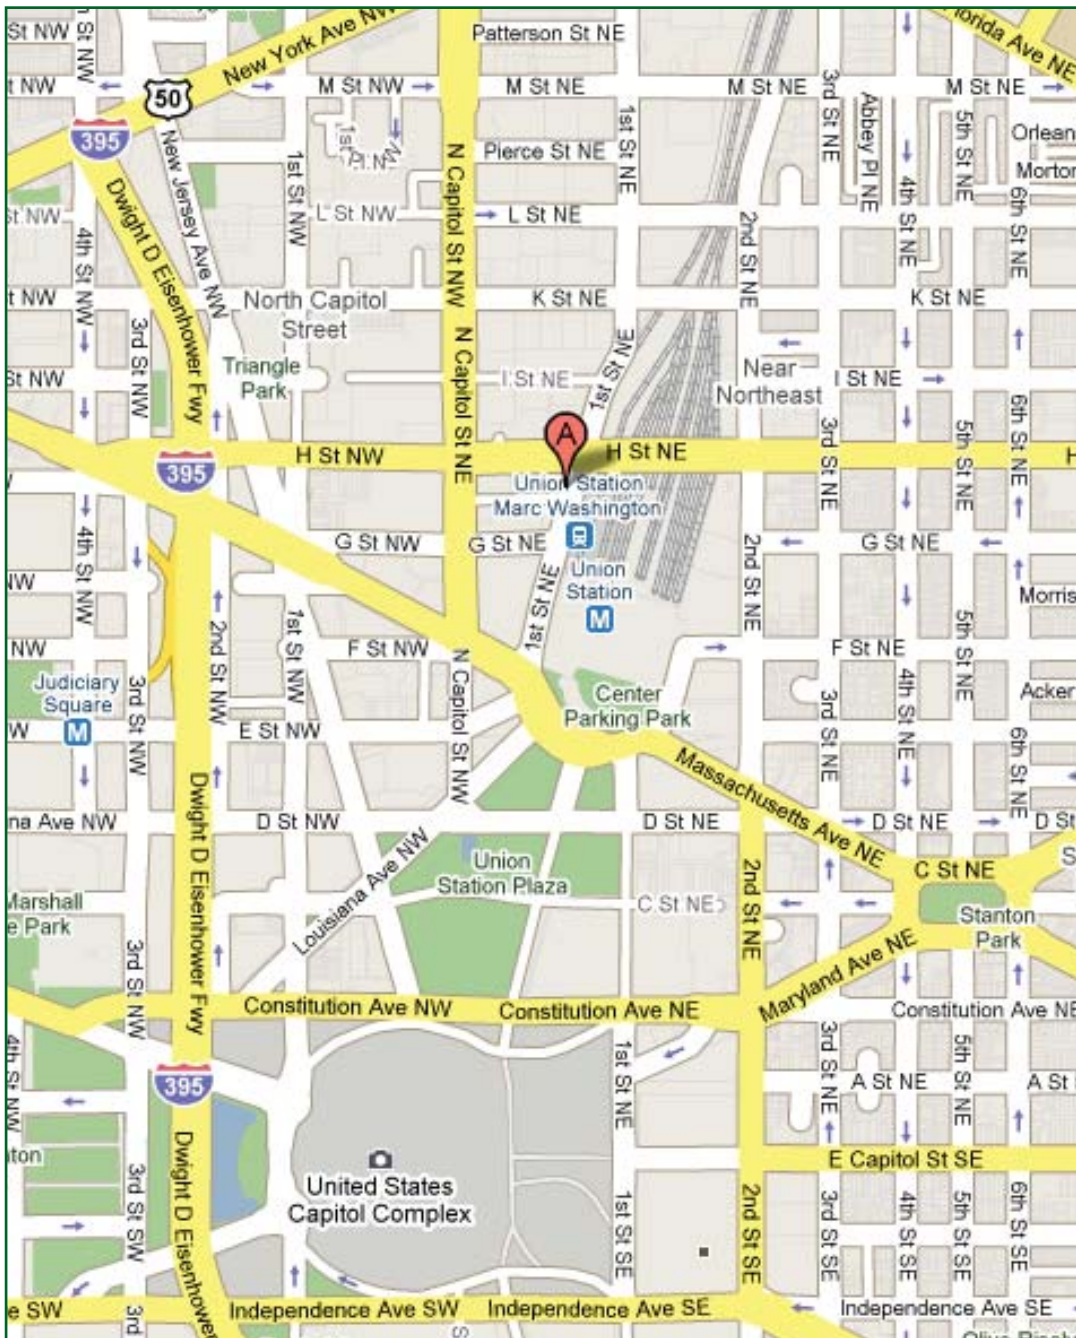

DIRECTIONS TO OUR WASHINGTON, DC OFFICE:

750 1ST St. NE, Suite 1070
Washington, DC 20002

Our office is located on the “Senate side” of Capitol Hill, near Union Station. We recommend that you catch a cab to visit our Washington, DC office. Or if you’re taking Metro, ride the Red line to the Union Station stop. We are on the west side of Union Station on the same street as the CNN Headquarters building.