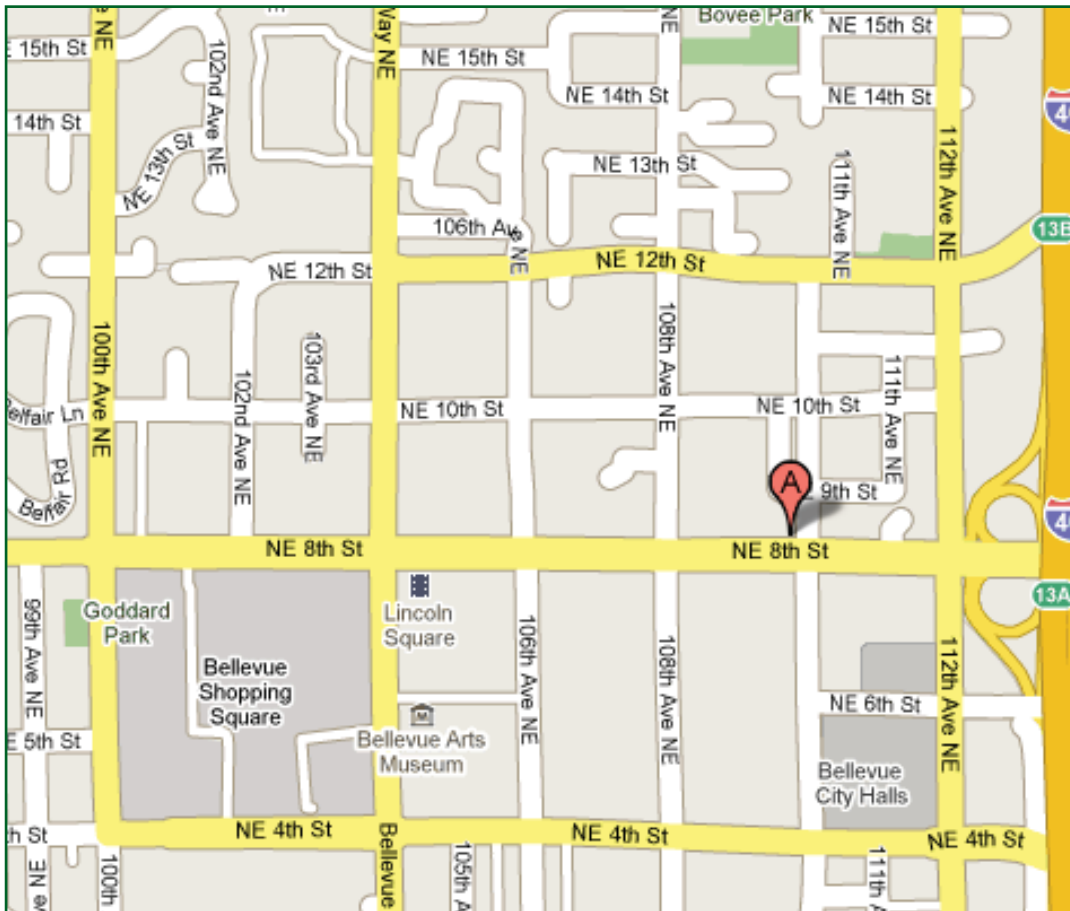

DIRECTIONS TO OUR BELLEVUE OFFICE

10900 NE 8th Street, Suite 1640
Bellevue, Washington 98004

From Sea-Tac Airport

- At the airport follow signs for I-405 North
- Travel 13 miles north on I-405
- Take exit 13B for NE 8th Street (and follow signs to go westbound on NE 8th)
- Go two blocks and we are on the right, 10900 NE 8th Street, in the Plaza Center Building

From Seattle, via I-90 Bridge

- Once you've crossed Lake Washington and Mercer Island on the I-90 Bridge, you will see signs for I-405 North
- Go 2.8 miles north on I-405 and take exit 13B for NE 8th Street (follow signs to go westbound on NE 8th)
- Go two blocks and we are on the right, 10900 NE 8th Street, in the Plaza Center Building

From Seattle, via 520 Bridge

- Once you've crossed Lake Washington on the 520 Bridge, travel 2.7 miles until you see signs for I-405 South, toward Renton
- Go one mile on I-405 South and take exit 13B for NE 8th St., going westbound
- Go two blocks and we are on the right, 10900 NE 8th Street, in the Plaza Center Building