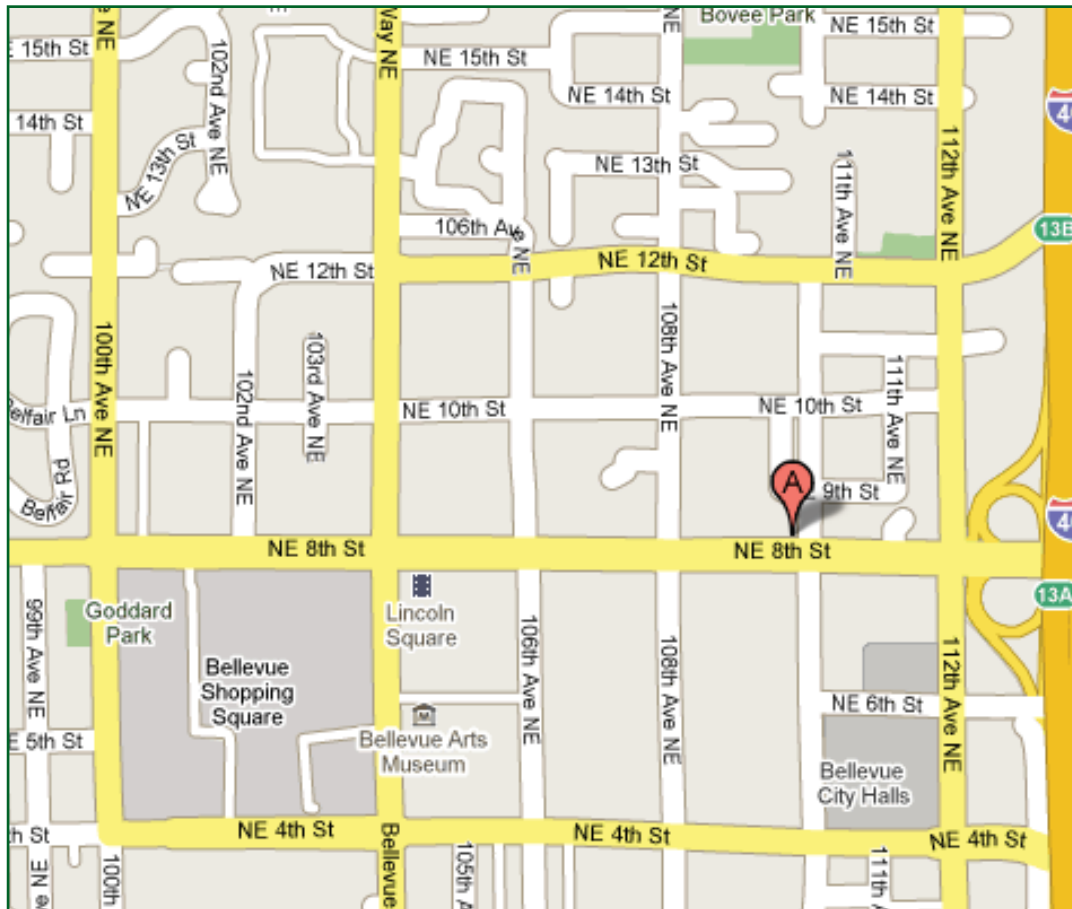

## DIRECTIONS TO OUR BELLEVUE OFFICE

10900 NE 8th Street, Suite 1520  
Bellevue, Washington 98004

### From Sea-Tac Airport

- At the airport follow signs for I-405 North
- Travel 13 miles north on I-405
- Take exit 13B for NE 8th Street (and follow signs to go westbound on NE 8th)
- Go two blocks and we are on the right, 10900 NE 8th Street, in the Plaza Center Building

### From Seattle, via I-90 Bridge

- Once you've crossed Lake Washington and Mercer Island on the I-90 Bridge, you will see signs for I-405 North
- Go 2.8 miles north on I-405 and take exit 13B for NE 8th Street (follow signs to go westbound on NE 8th)
- Go two blocks and we are on the right, 10900 NE 8th Street, in the Plaza Center Building

### From Seattle, via 520 Bridge

- Once you've crossed Lake Washington on the 520 Bridge, travel 2.7 miles until you see signs for I-405 South, toward Renton
- Go one mile on I-405 South and take exit 13B for NE 8th St., going westbound
- Go two blocks and we are on the right, 10900 NE 8th Street, in the Plaza Center Building